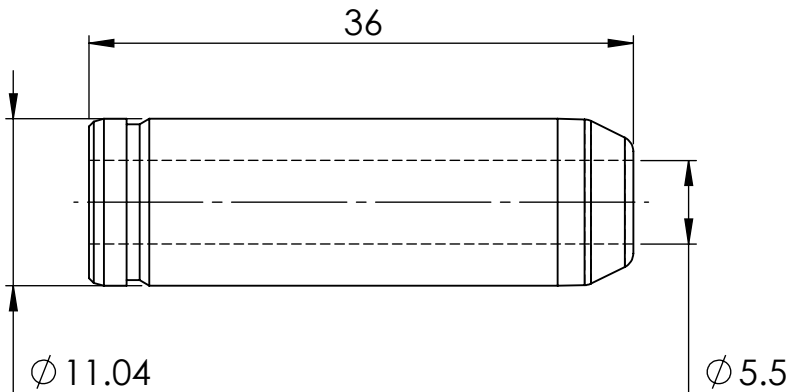

## VALVE GUIDE

PART NAME	FORD DURATEC VALVE GUIDE
PART NUMBER	UL-1244-01
ENGINE	FORD DURATEC
MATERIAL	COPPER NICKEL SILICON BRONZE
OUTER DIAMETER	11.04mm
BORE	5.5mm
FITTED HEIGHT	12.75mm
COMPATIBLE STEM SEALS	UL-1399-01, UL-1400-01, UL-1404-01, UL1405-01

ALL DIMENSIONS IN MILLIMETRES (mm)