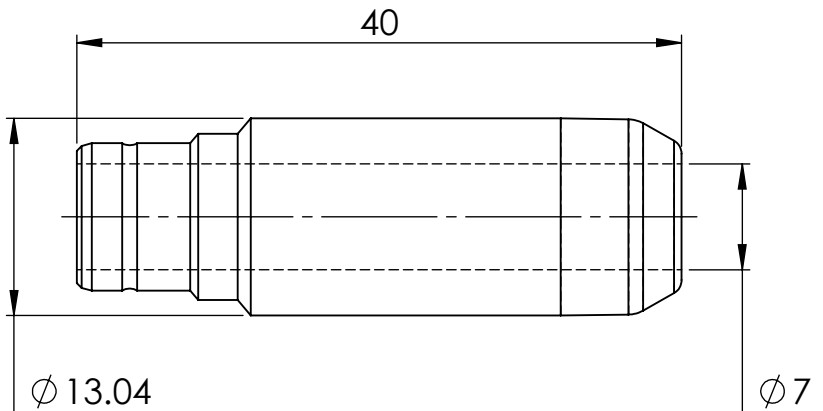

DATASHEET

VALVE GUIDE

PART NAME	20XE VALVE GUIDE 13mm
PART NUMBER	UL-1278-01
ENGINE	VAUXHALL 20XE
MATERIAL	COPPER NICKEL SILICON BRONZE
OUTER DIAMETER	13.040mm
BORE	7mm
FITTED HEIGHT	10.5mm
STEM SEAL	UL-1403-01

ALL DIMENSIONS IN MILLIMETRES (mm)