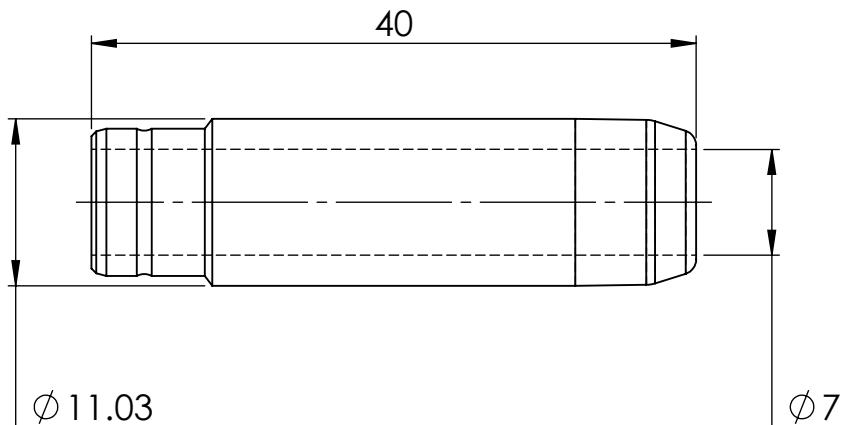

DATASHEET

VALVE GUIDE

PART NAME	20XE VALVE GUIDE 11MM
PART NUMBER	UL-1280-01
ENGINE	VAUXHALL 20XE
MATERIAL	COPPER NICKEL SILICON BRONZE
OUTER DIAMETER	11.03mm
BORE	7mm
FITTED HEIGHT	10.5MM
STEM SEAL	UL-1403-01

ALL DIMENSIONS IN MILLIMETRES (mm)