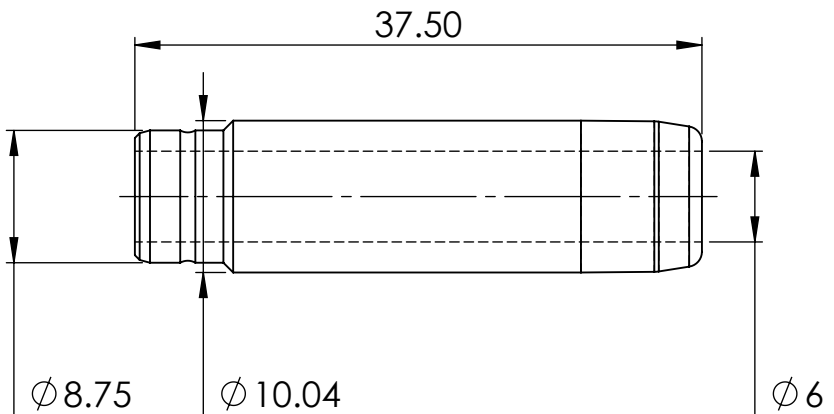

DATASHEET

VALVE GUIDE

PART NAME	VAUXHALL 16XE VALVE GUIDE
PART NUMBER	UL-1279-01
ENGINE	VAUXHALL 16XE
MATERIAL	COPPER NICKEL SILICON ALLOY
OUTER DIAMETER	10.04mm
BORE	6mm
FITTED HEIGHT	10.5mm
STEM SEAL	UL-1407-01

ALL DIMENSIONS IN MILLIMETRES (mm)